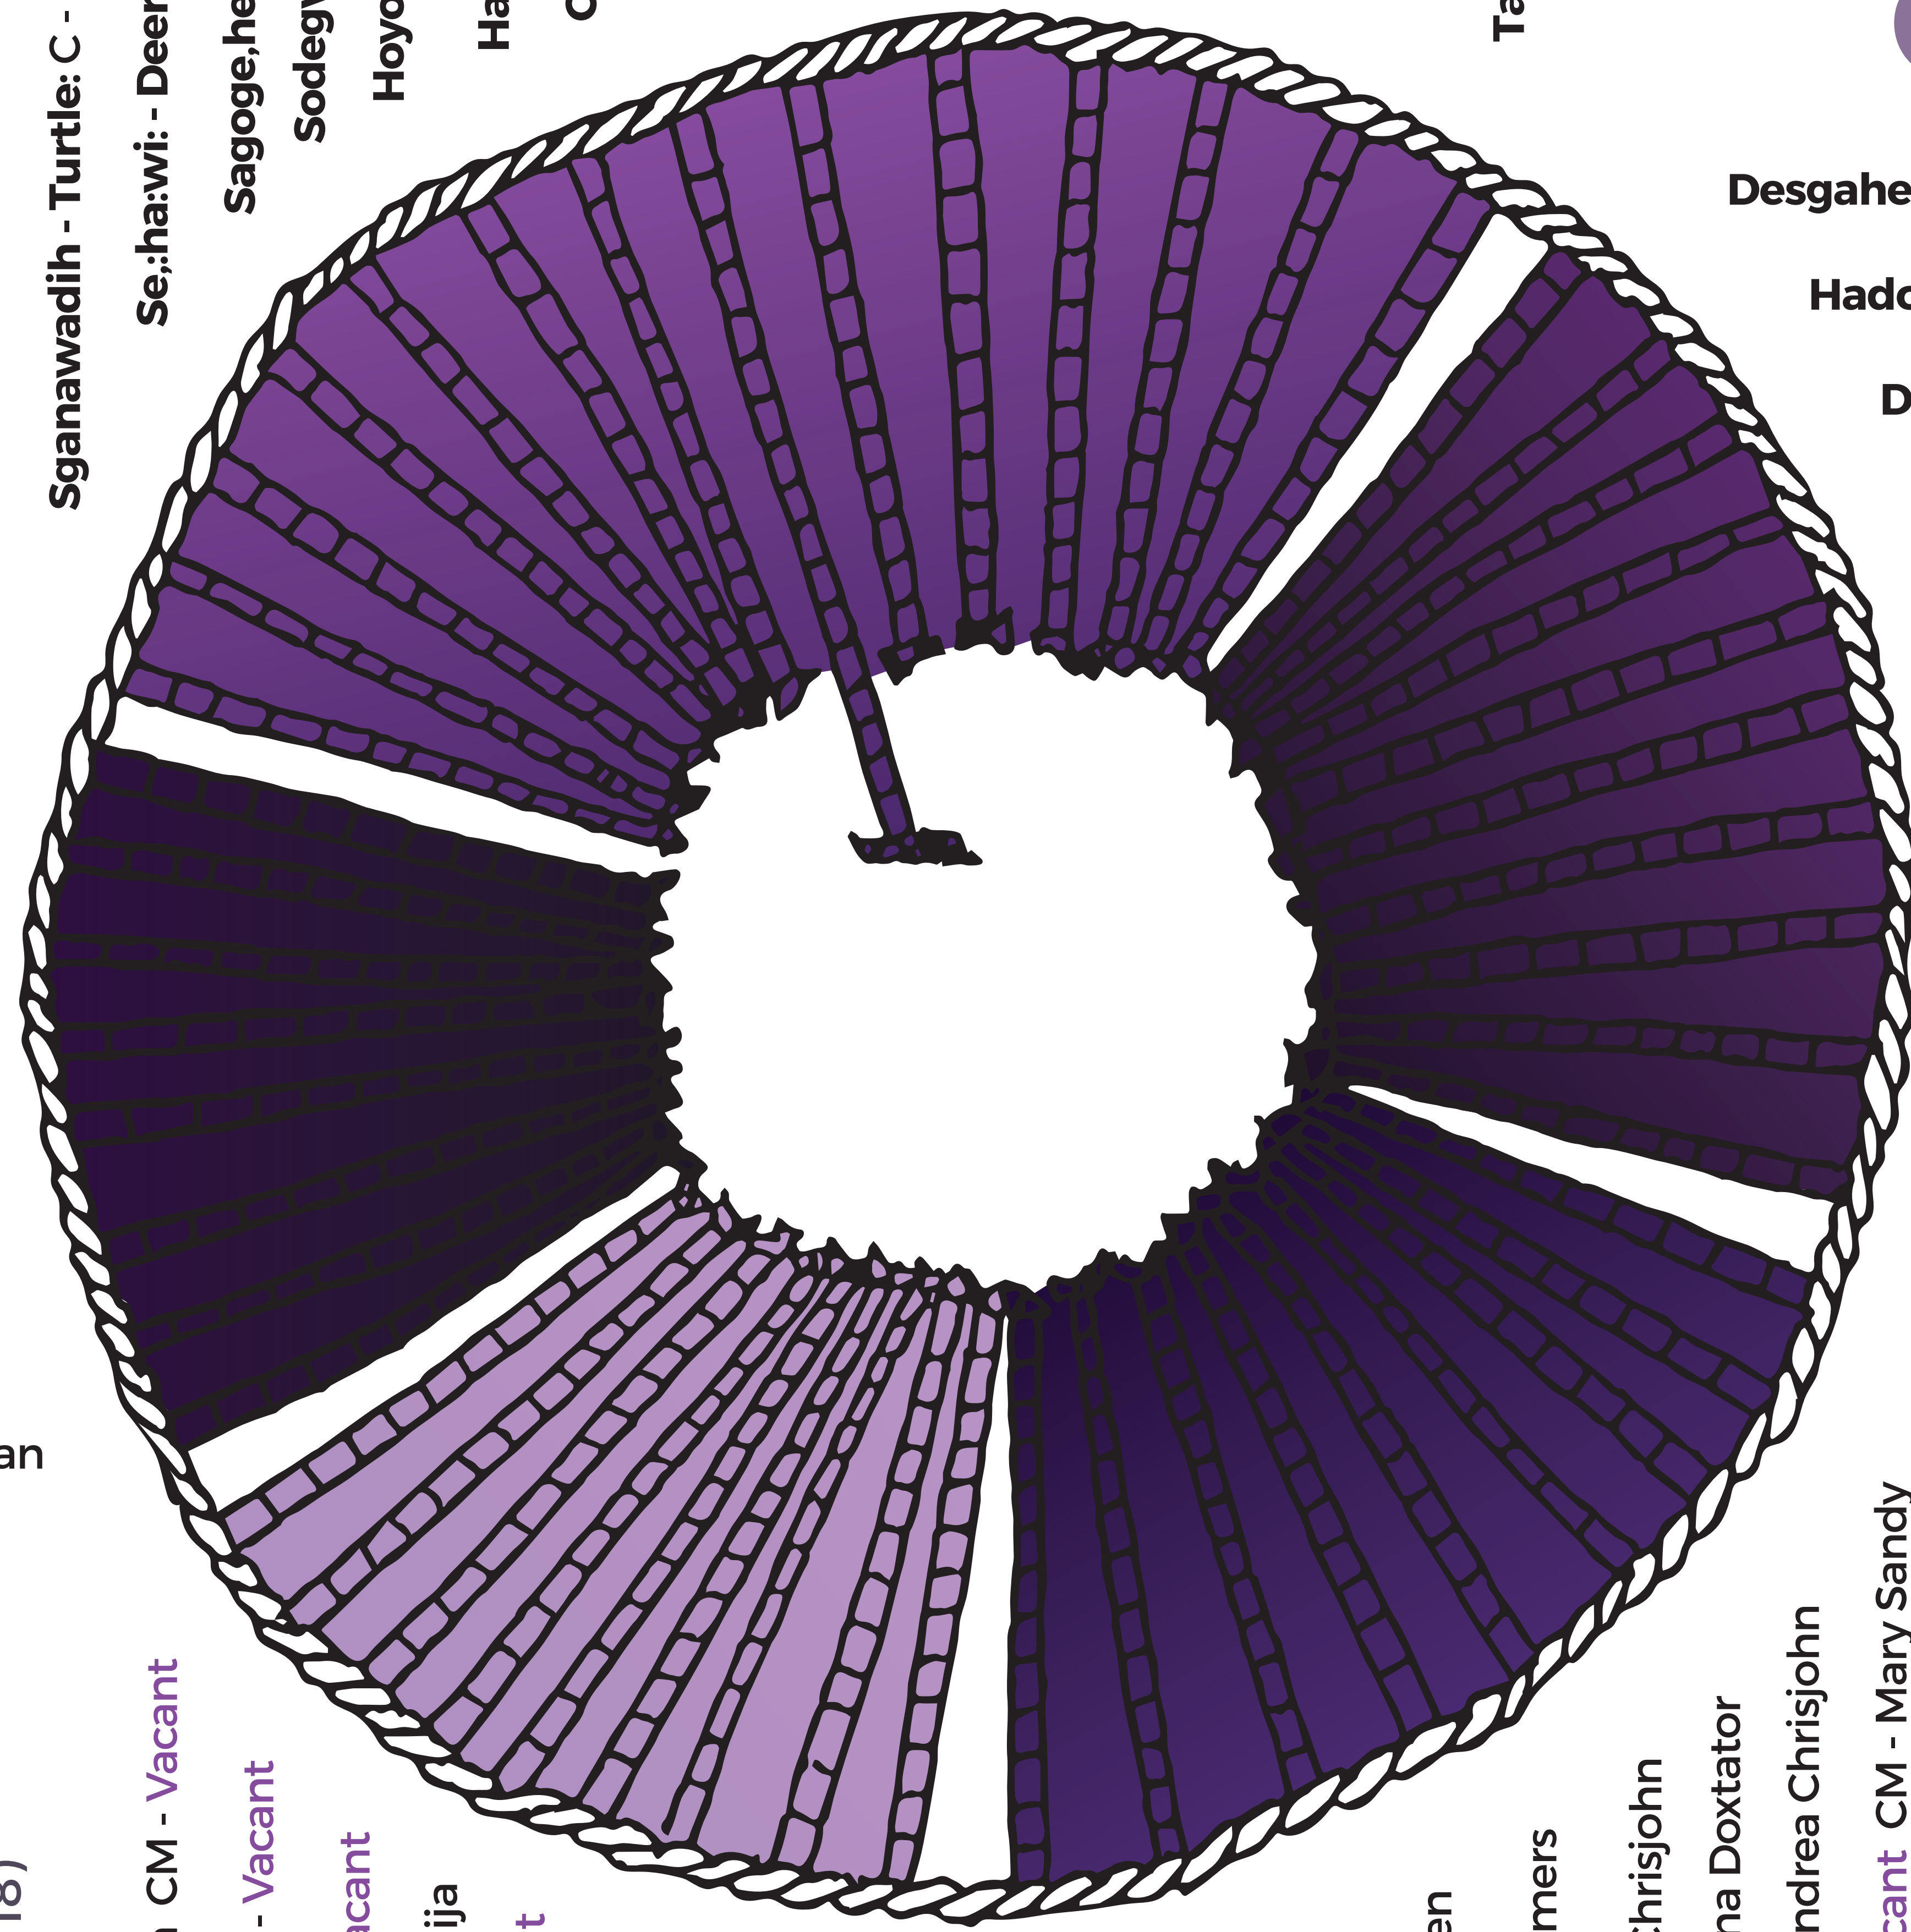

69% FILLED
SENECA (11 OF 16)

Dyoninho'ga'we' - Wolf: C - Kenny Jonathan CM - Evelyn Jonathan

Ganohgi'da:wi: - Snipe: C - Roger Hill CM - Janet Hill

Sadyenawat - Bear: C - Darren Jimerson CM - Linda Logan

Nishayene'nha - Snipe: C - Vacant CM - Vacant

Ga'nogae: - Turtle: C - Vacant CM - Vacant

Sag,'jo:wa: - Hawk: C - Stuart Jaimeson CM - Janine Huff

Tsa'degaohyes - Snipe: C - Vacant CM - Brenda Mitten

Sganyadae:yo: - Turtle: C - Kervin Jonathan CM - Darlene Jonathan

86% FILLED
ONONDAGA (24 OF 28)

Sganawadh - Turtle: C - Arnold Jacobs CM - Eileen Jacobs

Se:,ha:wi: - Deer: C - Vacant CM - Vacant

Sagoge,he: - Eel: C - Vince Johnson CM - Karen Webster

Sodegwaise: - Eel: C - Shannon Booth CM - Virginia Abrams

Hoyo:ny,nih: - Eel: C - Spencer Lyons CM - Francine Bush

Hahihoh - Deer: C - Butch Clause CM - Gloria Thomas

Gawe,ne,se,doh - Deer: C - Mike Powless CM - Amy Silversmith

Honowiyehdi - Wolf: C - Alison (Aly) Gibson CM - Josetta Skye

Dehayatgwae - Turtle: C - Vacant CM - Vacant

Awe'ge,hyat - Wolf: C - Andrew Williams (Toby) CM - Lucille Jamieson

Honya'daji:wak - Wolf: C - Perry Williams (Yogi) CM - Ruby Williams

Dehatgahdos - Beaver: C - Cleve Thomas CM - Crystal Laforme

Gane'se:he: - Wolf: C - Kervin Williams CM - Sharon Williams

Tadodahoh - Eel: C - Sidney Hill

44% FILLED
MOHAWK (8 OF 18)

Tehkarihoken - Turtle: C - Allen MacNaughton CM - Vacant

Ayonwatha - Turtle: C - Howard Hill (BW) CM - Vacant

Sadekariwadeh - Turtle: C - Vacant CM - Vacant

Sahrehowaneh - Wolf: C - Ernest David CM - Angela Elijia

Deyonhehgiveh - Wolf: C - Vacant CM - Vacant

Orenrehgowah - Wolf: C - Howard Thompson CM - Julia Jacob

Dehharagereh - Bear: C - Curtis Nelson CM - Louise McDonald-Hern

Rastawehserondah - Bear: C - Vacant CM - Vacant

Sossikoharowaneh - Bear: C - Vacant CM - Vacant

Hodatsehdeh - Wolf: C - Howard Elijah CM - Beatrice Nicholas

Ganohgwe'yodoh - Wolf: C - Vacant CM - Joanne Summers

Deyoha'gwe:de - Wolf: C - Vacant CM - Dawn Chrisjohn

Sonohse:s - Turtle: C - Alfred Day CM - Marlene Green

Thanahak tha - Turtle: C - Vacant CM - Maria Summers

Atya'tantha - Turtle: C - Arnold Hill CM - Deanna Chrisjohn

Dehadahohde:yo - Bear: C - Robert Brown CM - Edna Doxtator

Hanya'dasaye - Bear: C - Luke Doxtator CM - Andrea Chrisjohn

Howatsadehoh - Bear: C - Vacant CM - Mary Sandy

ONEIDA (14 OF 18)
78% FILLED

90% FILLED
CAYUGA (18 OF 20)

Desgahe - Bear: C - Steve Jacobs CM - Carol Jacobs

Hadoda:he:ha' - Heron: C - William C. Jacobs CM - Vacant

Deyohowe:to: - Snipe: C - Roger Silversmith CM - Mina Keye

Deyotowehgoh - Wolf: C - Cleveland General CM - Lori Froman

Dyohyo:goh - Wolf: C - Vacant CM - Gloria Sky

Hagya;drohne - Turtle: C - Blake Bomberry CM - Julie Bomberry

Soyo:wi:s - Bear: C - Samuel George CM - Pam Tallchief

Gada:gwa:se: - Bear: C - Andrew Warner CM - Cora Harris

Gaji'nodawehe - Deer: C - Steve Maracle CM - Janace Henry

Haga'e,yok - Bear: C - Chris Smoke (BW) CM - Kathy Smoke