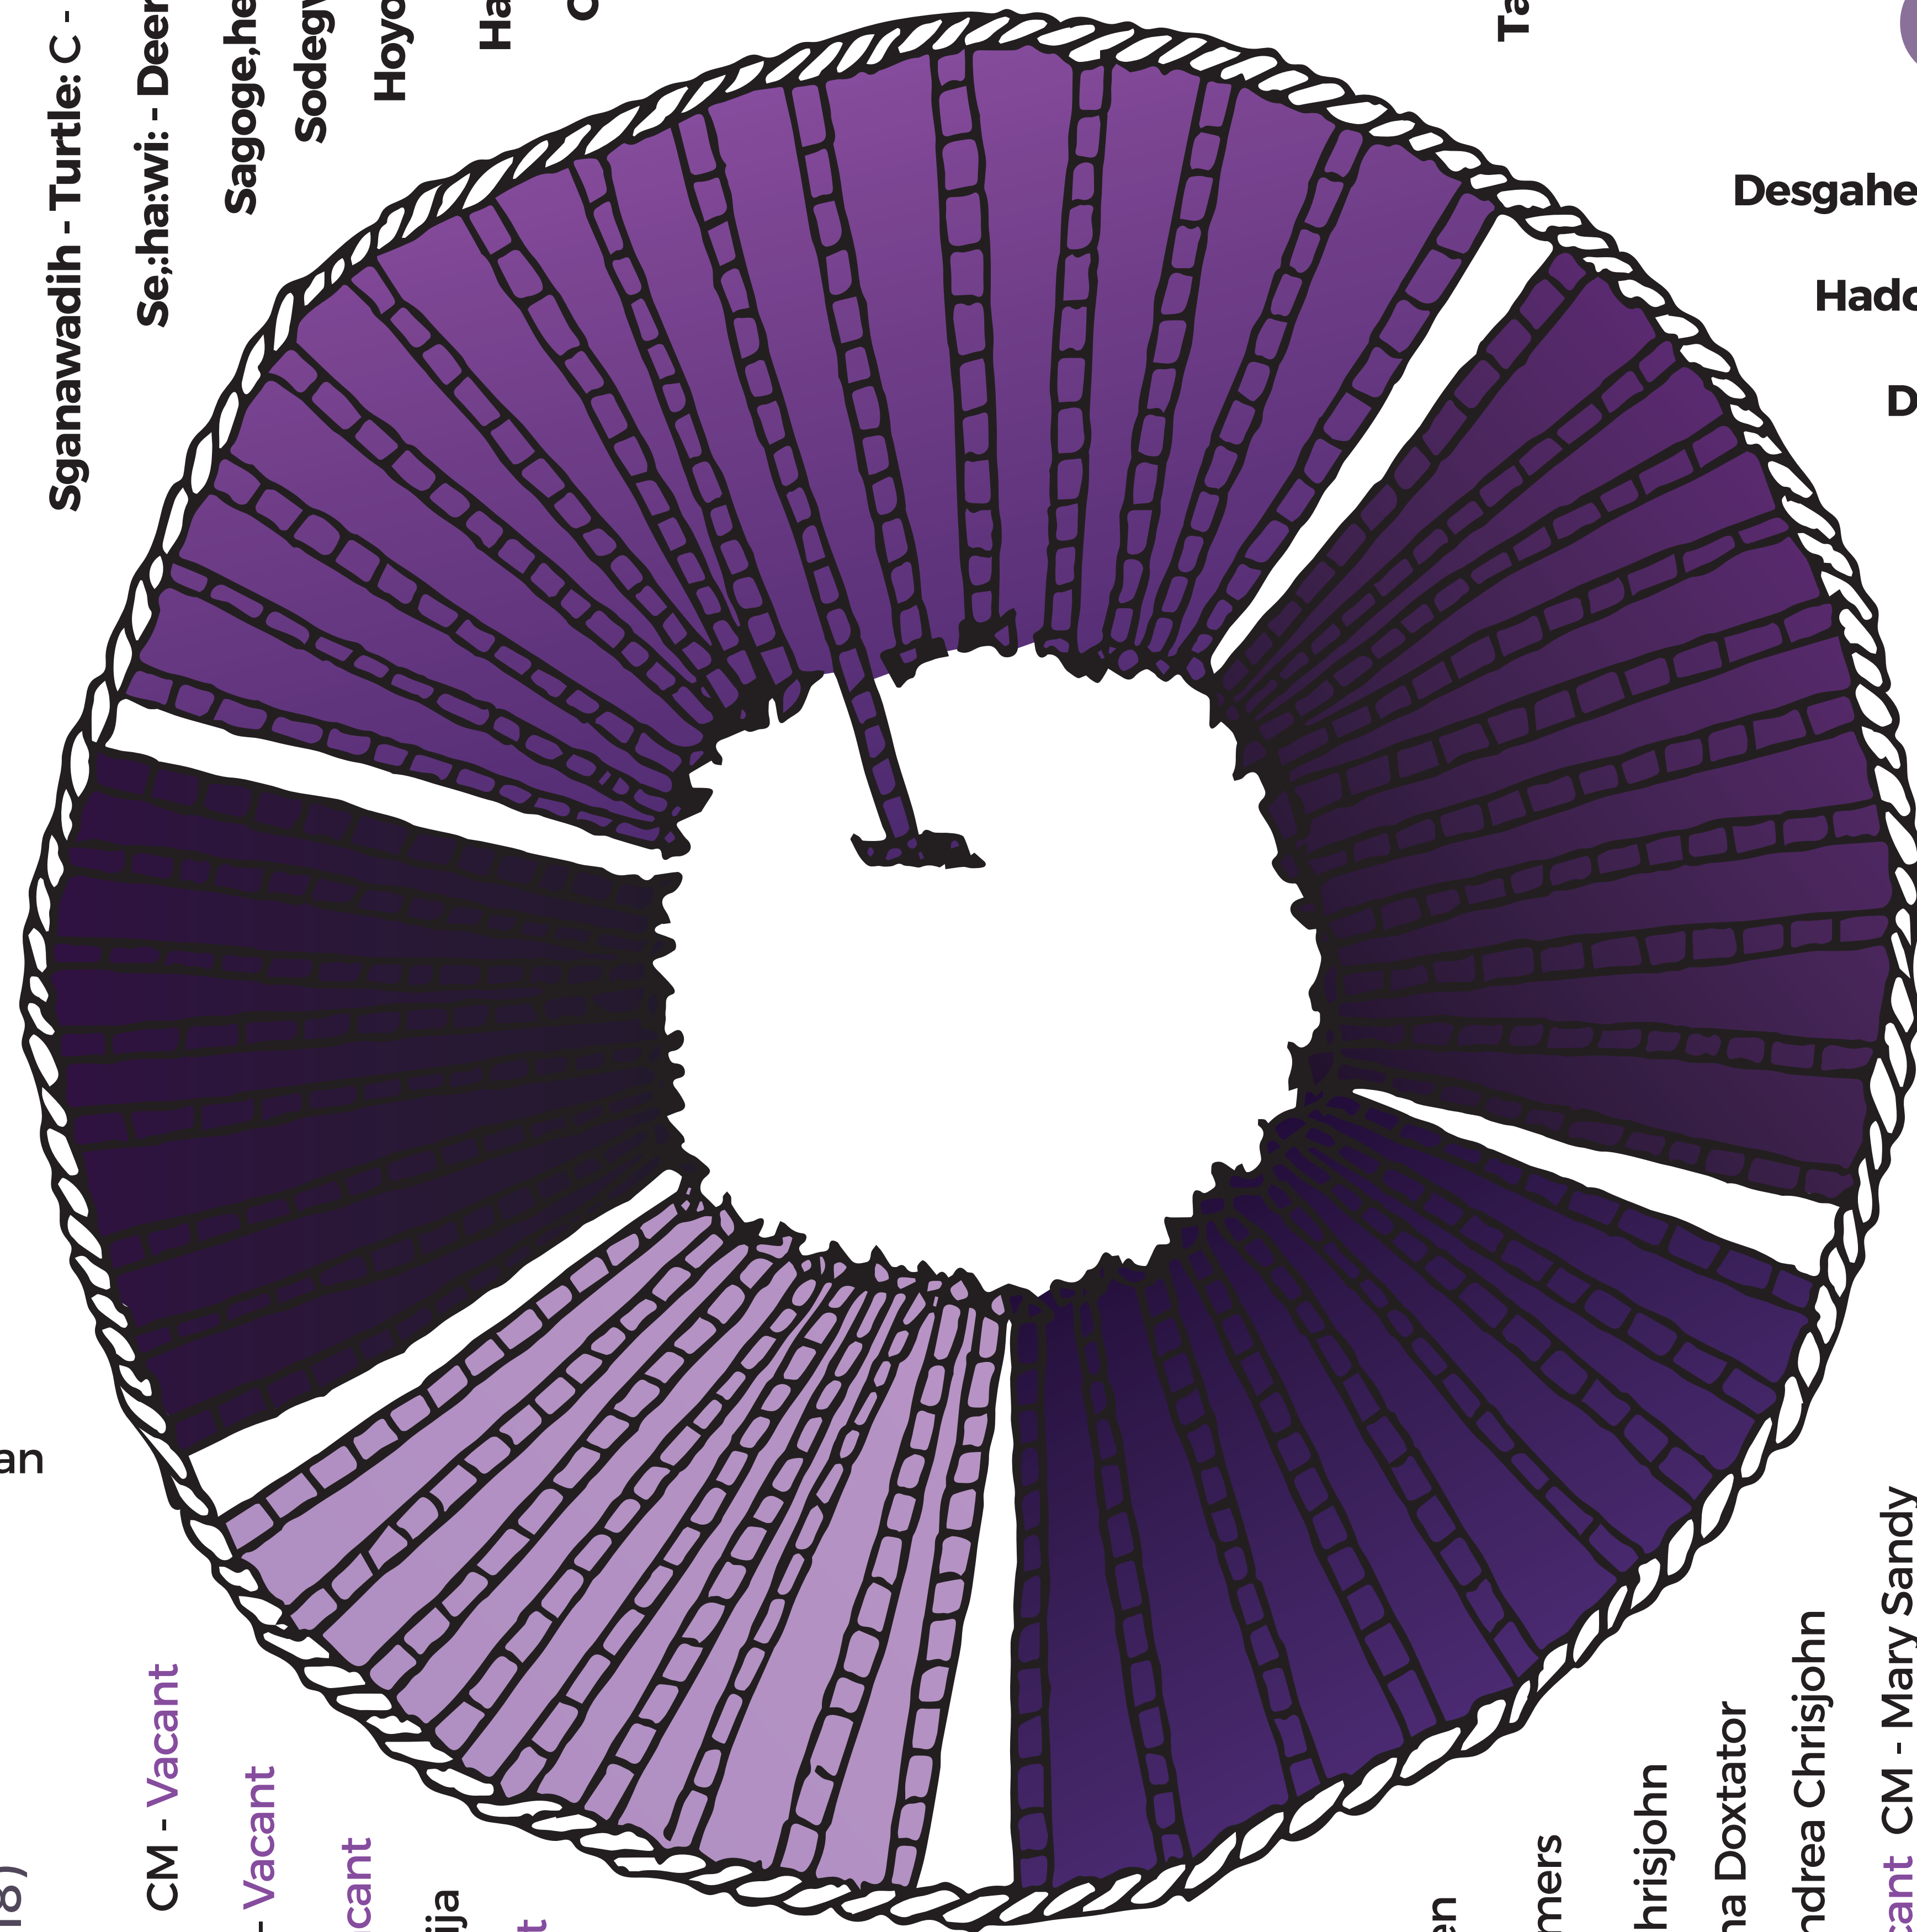

81% FILLED
SENECA (13 OF 16)

Dyoninho'ga'we' - Wolf: C - Kenny Jonathan CM - Evelyn Jonathan

Ganohgi'da:wi: - Snipe: C - Roger Hill CM - Janet Hill

Sadyenawat - Bear: C - Darren Jimerson CM - Linda Logan

Nishayene'nha - Snipe: C - Vacant CM - Vacant

Ga'nogae: - Turtle: C - Emerson "Amo" Webster CM - Darlene J

Sag,'jo:wa: - Hawk: C - Stuart Jaimeson CM - Janine Huff

Tsa'degaohyes - Snipe: C - Vacant CM - Brenda Mitten

Sganyadae:yo: - Turtle: C - Kervin Jonathan CM - Darlene Jonathan

86% FILLED
ONONDAGA (24 OF 28)

Sganawadh - Turtle: C - Arnold Jacobs CM - Eileen Jacobs

Se:,ha:wi: - Deer: C - Vacant CM - Vacant

Sagoge,he: - Eel: C - Vince Johnson CM - Karen Webster

Sodegwaise: - Eel: C - Shannon Booth CM - Virginia Abrams

Hoyo:ny,nih: - Eel: C - Spencer Lyons CM - Francine Bush

Hahihoh - Deer: C - Butch Clause CM - Gloria Thomas

Gawe,ne,se,doh - Deer: C - Mike Powless CM - Amy Silversmith

Honowiyehdi - Wolf: C - Alison (Aly) Gibson CM - Josetta Skye

Dehayatgwae - Turtle: C - Vacant CM - Vacant

Awe'ge,hyat - Wolf: C - Andrew Williams (Toby) CM - Lucille Jamieson

Honya'daji:wak - Wolf: C - Perry Williams (Yogi) CM - Ruby Williams

Dehatgahdos - Beaver: C - Cleve Thomas CM - Crystal Laforme

Gane'se:he: - Wolf: C - Kervin Williams CM - Sharon Williams

Tadodahoh - Eel: C - Sidney Hill

Tehkarihoken - Turtle: C - Allen MacNaughton CM - Vacant

Ayonwatha - Turtle: C - Howard Hill (BW) CM - Vacant

Sadekariwadeh - Turtle: C - Vacant CM - Vacant

Sahrehowaneh - Wolf: C - Ernest David CM - Angela Elijia

Deyonhegiveh - Wolf: C - Vacant CM - Vacant

Orenrehgowah - Wolf: C - Howard Thompson CM - Julia Jacob

Dehharagereh - Bear: C - Curtis Nelson CM - Louise McDonald-Hern

Rastawehserondah - Bear: C - Vacant CM - Vacant

Sossikoharowaneh - Bear: C - Vacant CM - Vacant

Hodatsehdeh - Wolf: C - Howard Elijah CM - Beatrice Nicholas

Ganohgwe'yodoh - Wolf: C - Vacant CM - Joanne Summers

Deyoha'gwe:de - Wolf: C - Vacant CM - Dawn Chrisjohn

Sonohse:s - Turtle: C - Alfred Day CM - Marlene Green

Thanahak tha - Turtle: C - Vacant CM - Maria Summers

Atya'tantha - Turtle: C - Arnold Hill CM - Deanna Chrisjohn

Dehadahohde:yo - Bear: C - Robert Brown CM - Edna Doxtator

Hanya'dasaye - Bear: C - Luke Doxtator CM - Andrea Chrisjohn

Howatsadehoh - Bear: C - Vacant CM - Mary Sandy

44% FILLED
MOHAWK (8 OF 18)

90% FILLED
CAYUGA (18 OF 20)

Desgahe - Bear: C - Steve Jacobs CM - Carol Jacobs

Hadoda:he:ha' - Heron: C - William C. Jacobs CM - Vacant

Deyohowe:to: - Snipe: C - Roger Silversmith CM - Mina Keye

Deyotowehgoh - Wolf: C - Cleveland General CM - Lori Froman

Dyohyo:goh - Wolf: C - Vacant CM - Gloria Sky

Hagya;drohne - Turtle: C - Blake Bomberry CM - Julie Bomberry

Soyo:wi:s - Bear: C - Samuel George CM - Pam Tallchief

Gada:gwa:se: - Bear: C - Andrew Warner CM - Cora Harris

Gaji'nodawehe - Deer: C - Steve Maracle CM - Janace Henry

Haga'e,yok - Bear: C - Chris Smoke (BW) CM - Kathy Smoke

78% FILLED
ONEIDA (14 OF 18)

TUSCARORA

Sagwaritha - Leo Henry

Ninokawe - Tom Jonathon