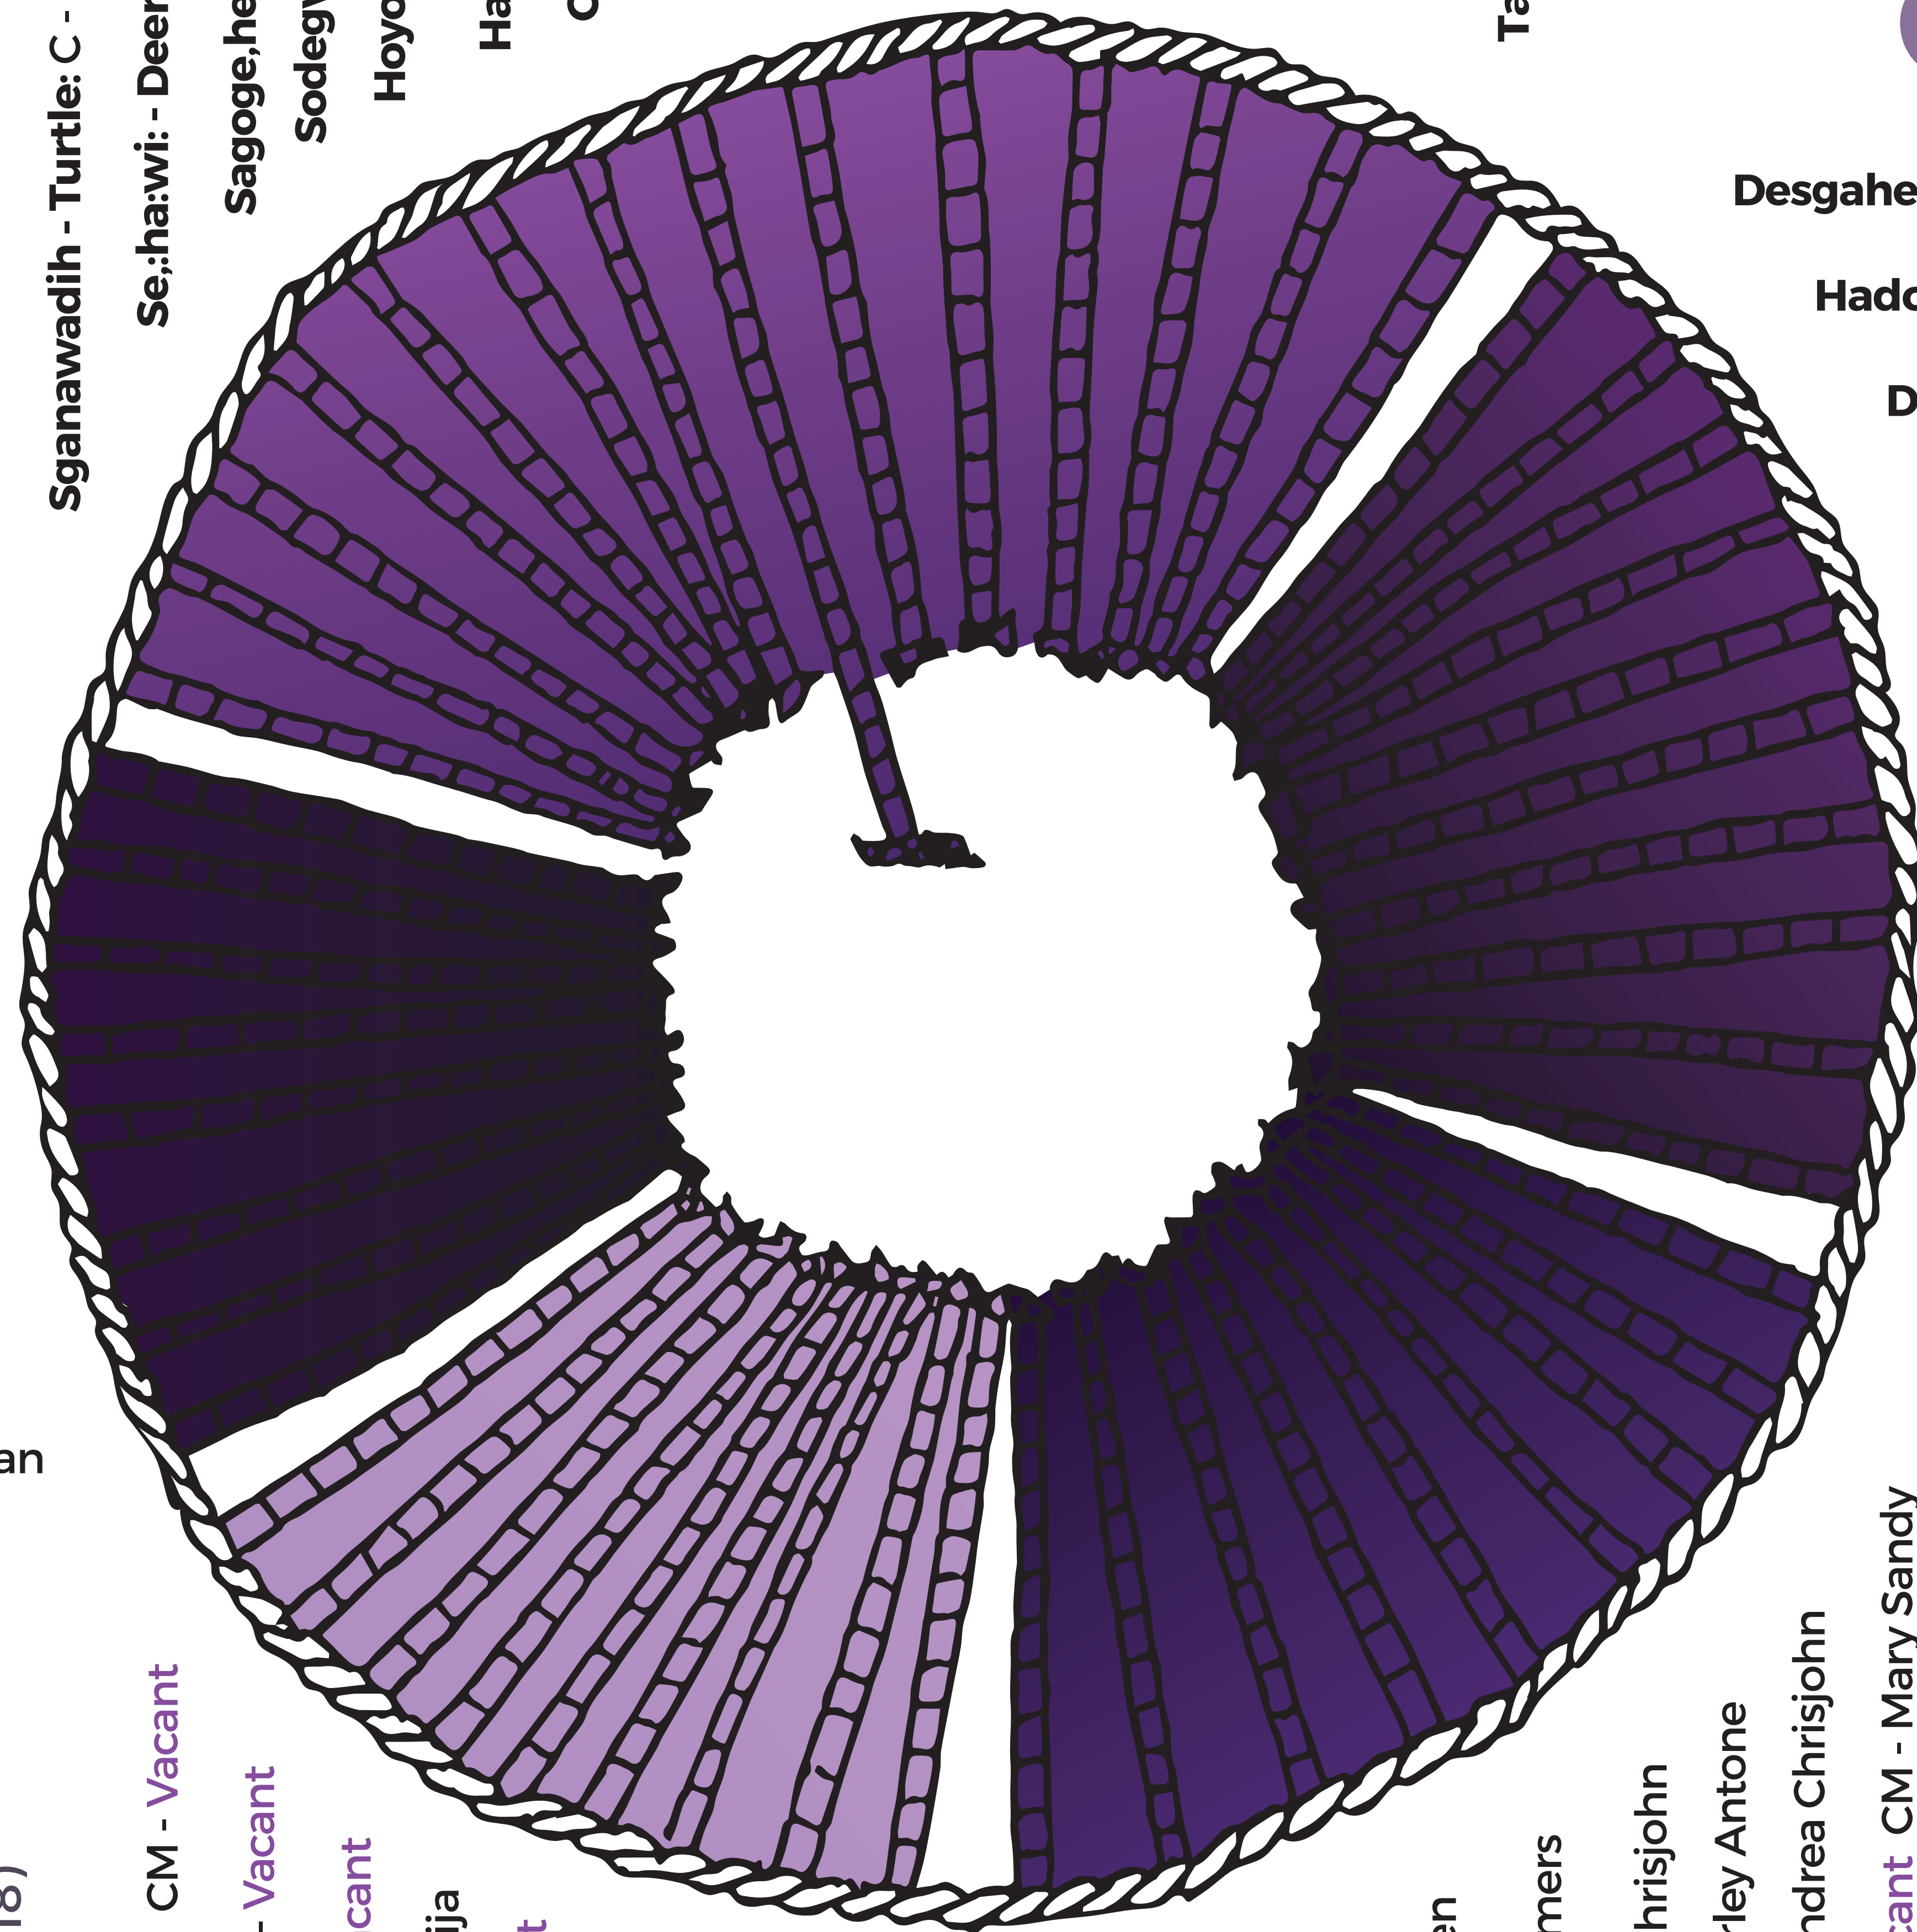

81% FILLED
SENECA (13 OF 16)

Dyoninho'ga'we' - Wolf: C - Kenny Jonathan CM - Evelyn Jonathan

Ganohgi'da:wi: - Snipe: C - Roger Hill CM - Janet Hill

Sadyenawat - Bear: C - Darren Jimerson CM - Linda Logan

Nishayene'nha - Snipe: C - Vacant CM - Vacant

Ga'nogae: - Turtle: C - Emerson "Amo" Webster CM - Darlene J

Sag'jo:wa: - Hawk: C - Stuart Jaimeson CM - Luanne Jamieson

Tsa'degaohyes - Snipe: C - Vacant CM - Brenda Mitten

Sganyadae:yo: - Turtle: C - Kervin Jonathan CM - Darlene Jonathan

86% FILLED
ONONDAGA (24 OF 28)

Sganawadh - Turtle: C - Arnold Jacobs CM - Eileen Jacobs

Se:ha:wi: - Deer: C - Vacant CM - Vacant

Sagoge,he: - Eel: C - Vince Johnson CM - Karen Webster

Sodegwaise: - Eel: C - Shannon Booth CM - Virginia Abrams

Hoyo:ny:nih: - Eel: C - Spencer Lyons CM - Francine Bush

Hahihoh - Deer: C - Butch Clause CM - Gloria Thomas

Gawe.ne.se:doh - Deer: C - Mike Powless CM - Amy Silversmith

Honowiyehdi - Wolf: C - Alison (Aly) Gibson CM - Josetta Skye

Dehayatgwae - Turtle: C - Vacant CM - Vacant

Awe'ge,hyat - Wolf: C - Andrew Williams (Toby) CM - Lucille Jamieson

Honya'daji:wak - Wolf: C - Perry Williams (Yogi) CM - Ruby Williams

Dehatgahdos - Beaver: C - Cleve Thomas CM - Crystal Laforme

Gane'se:he: - Wolf: C - Kervin Williams CM - Sharon Williams

Tadodahoh - Eel: C - Sidney Hill

Tehkarihoken - Turtle: C - Allen MacNaughton CM - Vacant

Ayonwatha - Turtle: C - Howard Hill (BW) CM - Vacant

Sadekariwadeh - Turtle: C - Vacant CM - Vacant

Sahrehowaneh - Wolf: C - Ernest David CM - Angela Elija

Deyonhehgiveh - Wolf: C - Vacant CM - Vacant

Orenrehgowah - Wolf: C - Howard Thompson CM - Julia Jacob

Dehharagereh - Bear: C - Curtis Nelson CM - Louise McDonald-Hern

Rastawehserondah - Bear: C - Vacant CM - Vacant

Sossikoharowaneh - Bear: C - Vacant CM - Vacant

Hodatsehdeh - Wolf: C - Howard Elijah CM - Beatrice Nicholas

Ganohgwe'yodoh - Wolf: C - Vacant CM - Joanne Summers

Deyoha'gwede - Wolf: C - Vacant CM - Dawn Chrisjohn

Sonohse:s - Turtle: C - Alfred Day CM - Marlene Green

Thanahak tha - Turtle: C - Vacant CM - Maria Summers

Atya'tantha - Turtle: C - Arnold Hill CM - Deanna Chrisjohn

Dehadahohde:yo - Bear: C - Robert Brown CM - Shirley Antone

Hanya'dasaye - Bear: C - Luke Doxtator CM - Andrea Chrisjohn

Howatsadehoh - Bear: C - Vacant CM - Mary Sandy

44% FILLED
MOHAWK (8 OF 18)

85% FILLED
CAYUGA (17 OF 20)

Desgahe - Bear: C - Steve Jacobs CM - Carol Jacobs

Hadoda:he:ha' - Heron: C - William C. Jacobs CM - Vacant

Deyohowe:to: - Snipe: C - Roger Silversmith CM - Vacant

Deyotowehgoh - Wolf: C - Markus Doxtater (BW) CM - Lori Froman

Dyohyo:goh - Wolf: C - Vacant CM - Gloria Sky

Hagya;drohne - Turtle: C - Blake Bomberry CM - Julie Bomberry

Soyo:wi:s - Bear: C - Samuel George CM - Pam Tallchief

Gada:gwase: - Bear: C - Andrew Warner CM - Cora Harris

Gaji'nodawehe - Deer: C - Steve Maracle CM - Janace Henry

Haga'e,yok - Bear: C - Chris Smoke (BW) CM - Kathy Smoke

78% FILLED
ONEIDA (14 OF 18)

TUSCARORA

Sagwaritha - Leo Henry

Ninokawe - Tom Jonathon